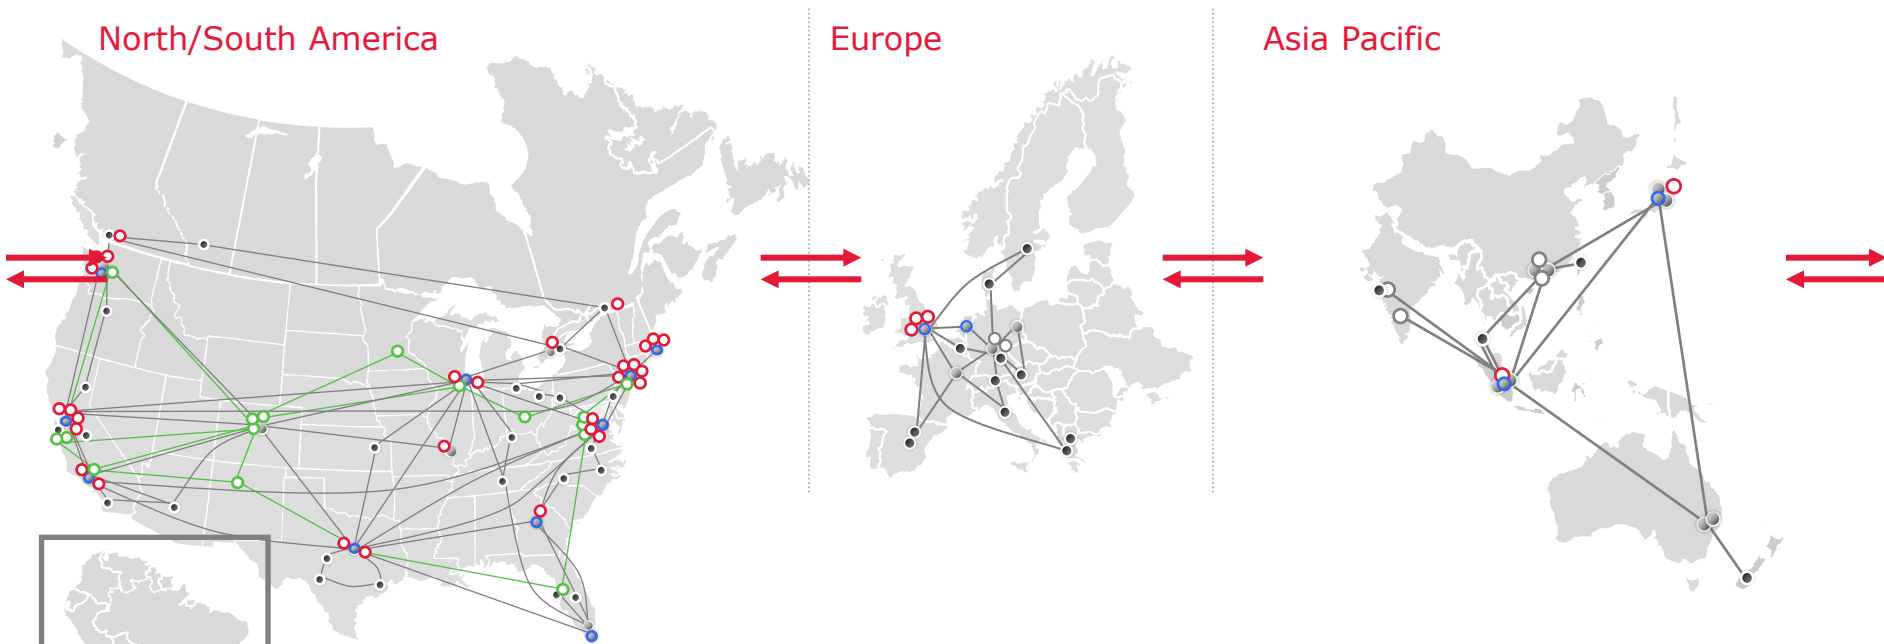

Infrastructure

- 50 data centers globally
- 2 million sq. ft. of raised floor
- Expansion into additional cities

- Tier 1 ISP with MPLS core
- One of the top five carriers in 2010 in Global IP Transit

Savvis is a global leader in cloud infrastructure and hosted IT solutions for enterprises